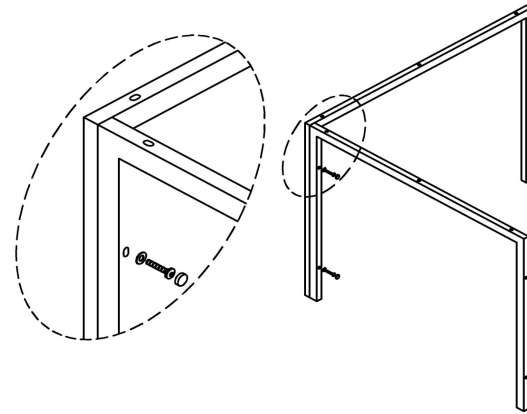

TM

PERCEPTIVE PROFILE S/B.

Code : L1TQ

Colour: Brown / SL

Step 1

Step 2

Step 3

Step 4