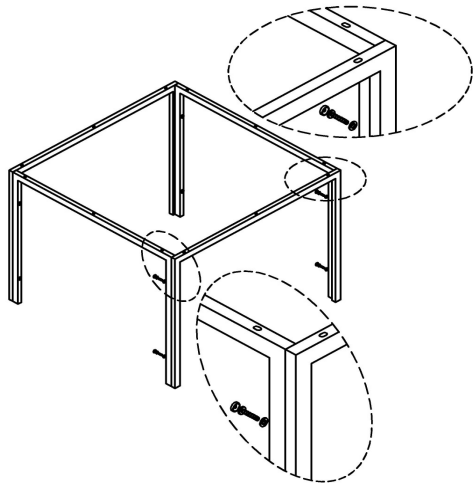

TM

PERCEPTIVE PROFILE S/B.

Code : L1TQ

Colour: Brown / SL

Step 1

Step 2

Step 3

Step 4