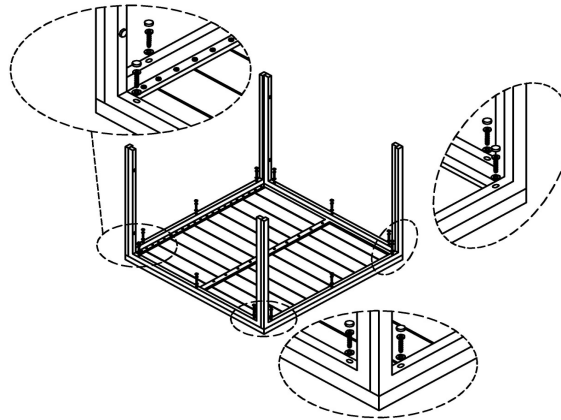

TM

PERCEPTIVE PROFILE S/B.

Code : L1TQ

Colour: Brown / SL

Step 1

Step 2

Step 3

Step 4

Step 5